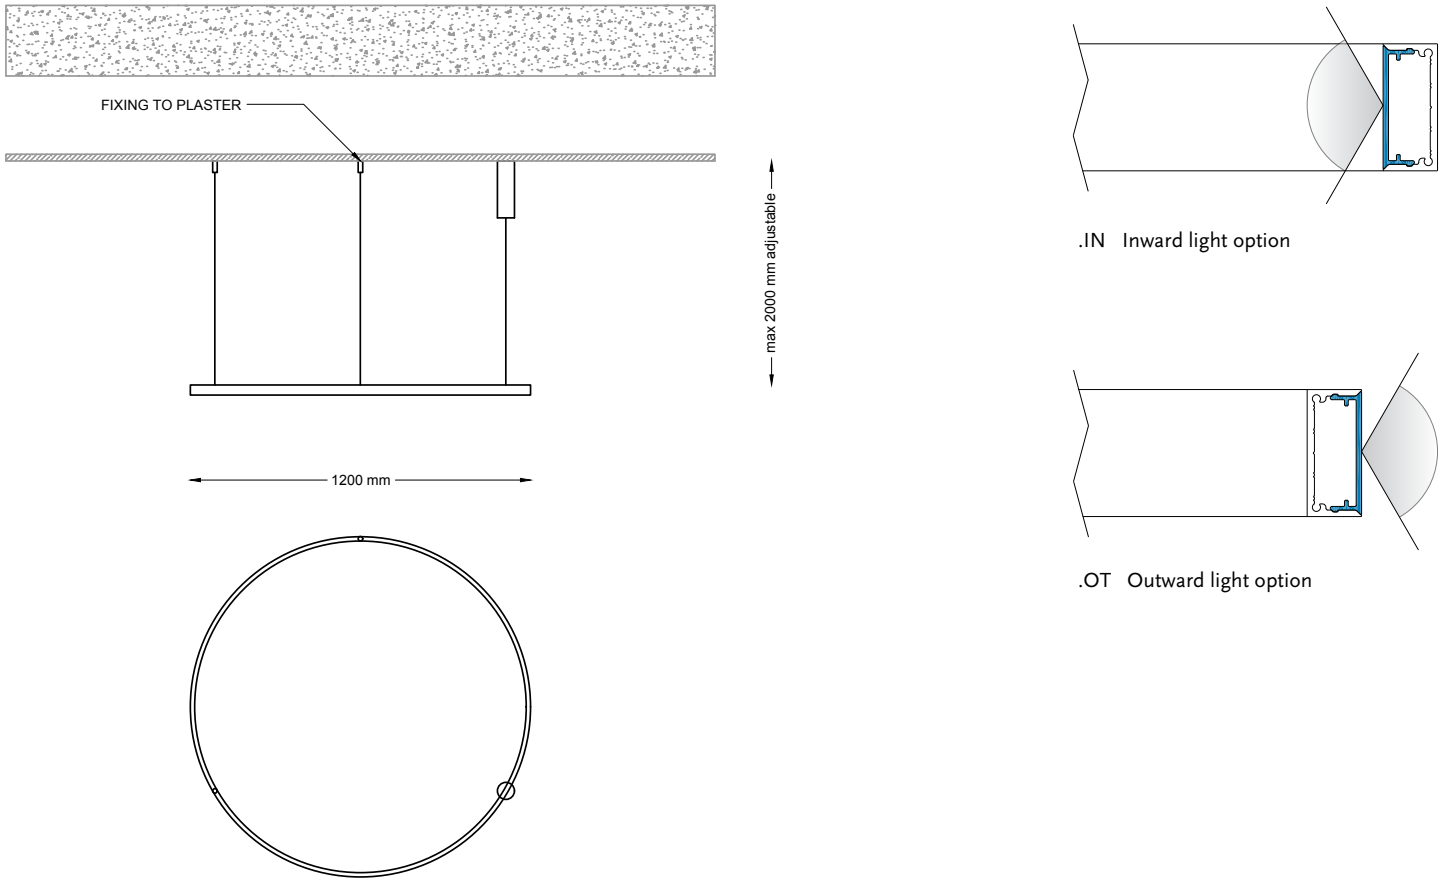

Specification description

Description

- O Chandelier / Pendant Lamp
- O LED Source

Lighting fixture description

Degree of protection IP/IK	IP20
Color / finish	Metal: aluminum, gold 24kt plated or different galvanic finishing Diffuser: inward or outward PMMA diffuser, flat milky or microprismatic

Switch (Table, Floor only)	-
Flex color (Table, Floor only)	transparent
Flex lenght (Table, Floor only)	-
Physical dimensions	D. 1200 mm x Section H. 35 mm x W. 15 mm + 2000 mm adjustable wire
Shade (Glass, Fabric only)	-

Specification description

Measures

Metal Finishings:

	<p>Chrome plated</p> <p>Available:</p> <ul style="list-style-type: none"> O Polished O Satin 		<p>Nickel plated</p> <p>Available:</p> <ul style="list-style-type: none"> O Polished O Satin 		<p>Black Nickel plated</p> <p>Available:</p> <ul style="list-style-type: none"> O Polished O Satin 		<p>Gold 24kt plated</p> <p>Available:</p> <ul style="list-style-type: none"> O Polished O Satin
	<p>Antique brass</p> <p>Available:</p> <ul style="list-style-type: none"> O Glossy O Matt 		<p>Brass</p> <p>Available:</p> <ul style="list-style-type: none"> O Polished O Satin + anti fingerprint 		<p>Copper</p> <p>Available:</p> <ul style="list-style-type: none"> O Polished O Satin + anti fingerprint 		<p>Aluminum</p> <p>Available:</p> <ul style="list-style-type: none"> O Anodized
	<p>Gold leaf</p>		<p>Silver leaf</p>		<p>Copper leaf</p>		